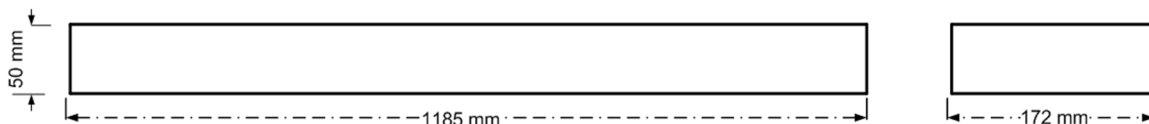

Dimensional Drawing

ELMASCO INDUSTRIES S.A.

Head Office : 44 K. Palama, 14343 N. Chalkidona, Athens, Greece

Production Plant : Ag. Adrianos, 21100 Nafplio, Greece

Email: elmasco@elmasco.eu

Tel : +30 210 2583100

Fax: +30 210 2583107